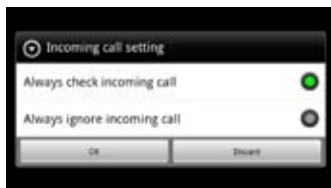

EASY TO

1 After capturing video and saving it to your SD card, connect the HDMI cable to your phone and TV.

2 Open the app tray.

3 Select the Media Gallery app and choose the video you want to watch. Press Play.

4 When the video is playing, tap the submenu button. Choose Display on TV.

5 Decide whether you want to accept calls while watching the video.

6 Press the Play button, sit back and enjoy your HDTV video!