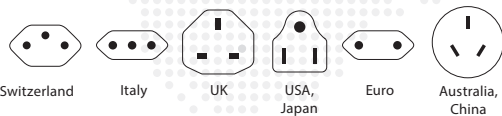

World to Europe USB

FOR 2- & 3-POLE AND USB DEVICES

The Country Adapters USB from SKROSS are the ideal solution for travellers, who prefer a specific travel destination as well as for hotels and conference centres to provide their international guests the possibility to connect and charge their devices.

With the Country Adapter **World to Europe USB** 2- & 3-pole as well as USB devices from more than 150 countries are applicable in destinations with Schuko standard – mainly in Europe. It safely supports even power-hungry devices like laptop and hairdryer.

Compatibility

Input

Output

Specifications

- Designed in Switzerland
- Travel adapter with USB connection for information technology devices – e.g. mobile phones or MP3 players
- Suitable for equipment with earthed & unearthed plugs (2- & 3-pole) and USB devices
- Receptacles for: Switzerland, Italy, Australia/China, UK, USA/Japan
- Output plug: Europe (Schuko)
- Input voltage: 100 V – 250 V
- Max. load: 16 A
- Power rating: e.g. 100 V – 1600 W / 250 V – 4000 W
- USB output: 5 V / 2100 mA
- Adapter does not convert voltage