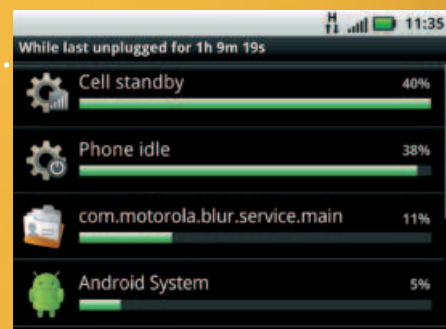

CONTACTS

MOTOBLUR syncs, consolidates and auto-updates contacts from your social accounts, Google Mail™, and work and personal phonebooks. It also threads status updates and profile pics through your calls, messages and phonebook. Stay connected with everything in one place.

CRYSTALTALK™ PLUS

Hear and be heard with crystal clear sound. Motorola's CrystalTalk PLUS technology amplifies your voice and filters out background noise for clearer calls even when calling from a concert or loud crowd.

BATTERY MANAGER

The new Battery Manager feature helps you take charge of your charge. Manage your phone's power consumption by choosing the Battery Profile that best suits your usage habits. Select Battery Use to view what has been using the battery most. Spend less time worrying about running out of juice and more time using it.