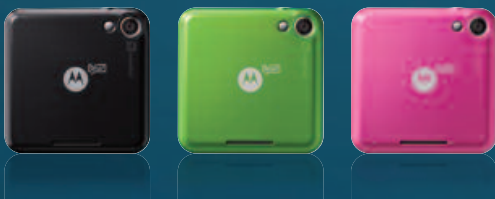

MOTOROLA FLIPOUT™ with MOTOBLUR™

SOMETHING TO FLIP OVER

SELL IT IN 60 SECONDS

- The MOTOROLA FLIPOUT with MOTOBLUR helps you stand out while staying in the loop. The 7.1-centimeter touch screen pivots to reveal a five-row QWERTY keypad with a separate number row that makes on-the-go messaging easier than ever. FLIPOUT's compact, square shape fits nicely in your pocket, palm or purse, so you never have to be disconnected from what's important to you.
- FLIPOUT comes with the latest version of MOTOBLUR, the only service that syncs your friends, messages, social network updates and more from your favourite accounts to the home screen with continuous updates and back-ups. It also gives you the ability to remotely locate and wipe your phone if it is ever lost or stolen. Plus, the new, customizable filters put you in control of the updates you receive, so you can follow who and what really matters and filter out the rest.
- Motorola's exclusive CrystalTalk™ PLUS technology amplifies your voice while filtering out background noise so friends can hear you – even if you're calling from a concert or crowd.
- Not only that, but it comes pre-loaded with a rich HTML Web browser with Adobe Flash Lite® 3 and access to thousands of apps on Android Market™. Concerned about battery and data usage? New settings help keep you in control.

MULTIPLE COVER COLORS

It's easy to express your personal style with multiple cover colors included in-box.

PIVOTING DESIGN

The pivoting action of this smartphone's unique touch screen offers a cool, compact design that fits nicely in your palm, pocket or purse. Pivot open the touch screen to expose a five-row QWERTY keypad with a separate number row for easy, on-the-go messaging and dialing.