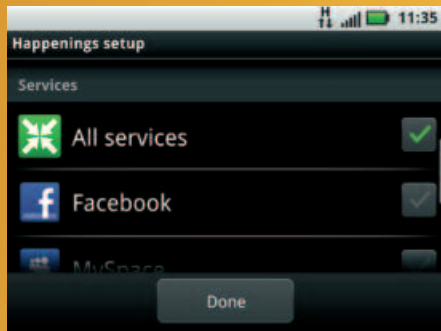

ENHANCED MOTOBLUR™

MESSAGES AND UPDATES

MOTOBLUR pushes your photos, messages and social status updates – from Facebook®, MySpace™, Twitter, work and personal email, and more of your favourite accounts – straight to your customizable home screen, ready for immediate reply without extra logins or apps to open. Plus, customizable filters on the Happenings and Messages widgets put you in control of the content you receive.