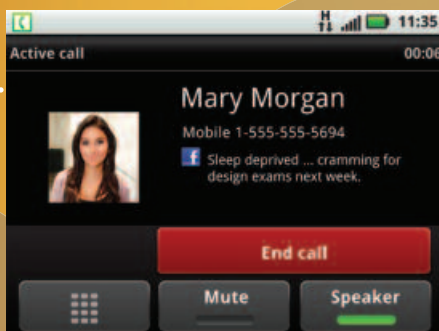

CRYSTALTALK™ PLUS

Hear and be heard with crystal clear sound. Motorola's CrystalTalk PLUS technology amplifies your voice and filters out background noise for clearer calls even when calling from a concert or loud crowd.