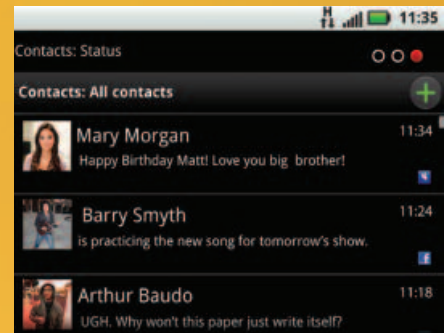

CONTACTS

MOTOBLUR syncs, consolidates and auto-updates contacts from your social accounts, Google Mail™, and work and personal phonebooks. It also threads status updates and profile pics through your calls, messages and phonebook. Stay connected with everything in one place.