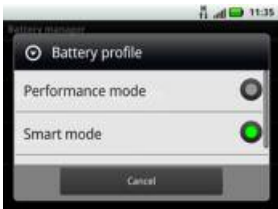

Battery and Data Managers

Manage power consumption with Battery Profile options. Use Data Manager settings to put you in control of how and when your device syncs data.

Pinch-to-Zoom

Navigate the Web, Photo Gallery and Google Maps™ easily. Slide fingers together or apart to zoom in or out.

Speech to Text

Speak in plain English instead of typing whenever a text-entry box appears. Simply press the microphone key on the virtual keypad and dictate your phrase.

Google Maps Updates

Personalized suggestions - Google Maps auto-completes locations based on your personal search history.

Night mode - Screen changes at night for easier viewing and driving.

Sync with desktop - Syncs starred items between Google Maps on your phone and maps.google.com.

Google Goggles™ App

Snap a picture to start a Google search. Information about the environment around you is displayed (stores and restaurants). Photos of business cards are "read" and added to your contacts.

New Photo Gallery

All photos, videos, album art and images from your phone and Picasa™ are displayed in layered stacks that move as the phone is tilted. Press and hold individual or groups of photos to share on Facebook, MySpace™, Picasa™, Photobucket™, email, Bluetooth® or MMS.

Enhanced Music Application

Connected Media Player 1.0 features new tabs at the top for easier access and navigation to your favourite artists, songs, albums and playlists. View full screen lyrics with album art, plus Song ID recognizes unknown music.